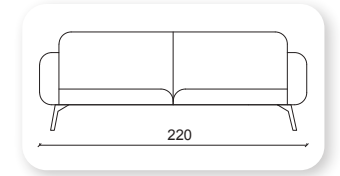

Not: Verilen ölçülerde maksimum +5 cm, minimum -5 cm sapma payı bulunmaktadır.
Notes: There may be deviations of +5cm, -5cm in the dimensions.

namor metal

Namor is a collection of sofas and a bench that combines generous, geometric volumes with slender, cast metal legs. With its compact size and comfortable cushions, Namor fits effortlessly in the home or common area.

roll

Not: Verilen ölçülerde maksimum +5 cm, minimum -5 cm sapma payı bulunmaktadır.
Notes: There may be deviations of +5cm, -5cm in the dimensions.

parker

A truly timeless piece of sofas, the Parker sofa is the epitome of elegance and understated opulence. The minimal silhouette of this sumptuous sofa is further complemented with a soft pleated arm detail and plump seat cushions composed of high density foam with soft foam toppers for supreme support, durability and recovery with a tailored finish.