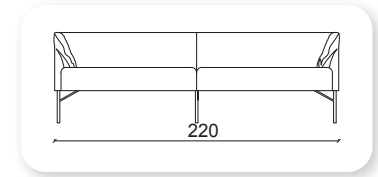

roll

Not: Verilen ölçülerde maksimum +5 cm, minimum -5 cm sapma payı bulunmaktadır.
Notes: There may be deviations of +5cm, -5cm in the dimensions.