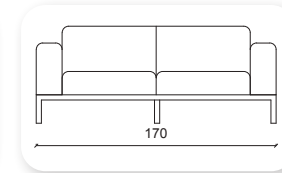

corvet

Not: Verilen ölçülerde maksimum +5 cm, minimum -5 cm sapma payı bulunmaktadır.
Notes: There may be deviations of +5cm, -5cm in the dimensions.

cool

The Cool sofa by Bümob invites you to sit back and relax. It is a Scandinavian-inspired elegant and sober piece of designer furniture. The ultra-soft sofa is decorated with thick cushions that are both soft and enveloping. They are stuffed with a mixture of feathers and high-density polyurethane foam, specially designed to hug every curve of your body and guarantee lasting, unparalleled seat comfort.

Cool Berger

Cool

Not: Verilen ölçülerde maksimum +5 cm, minimum -5 cm sapma payı bulunmaktadır.
Notes: There may be deviations of +5cm, -5cm in the dimensions.

abide

Not: Verilen ölçülerde maksimum +5 cm, minimum -5 cm sapma payı bulunmaktadır.
Notes: There may be deviations of +5cm, -5cm in the dimensions.