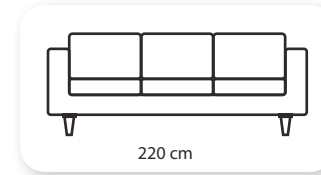

Üçlü

Not: Verilen ölçülerde maksimum +5 cm, minimum -5 cm sapma payı bulunmaktadır.
Notes: There may be deviations of +5cm, -5cm in the dimensions.