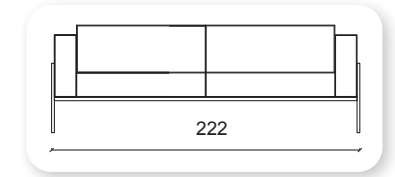

1 step

Not: Verilen ölçülerde maksimum +5 cm, minimum -5 cm sapma payı bulunmaktadır.
Notes: There may be deviations of +5cm, -5cm in the dimensions.