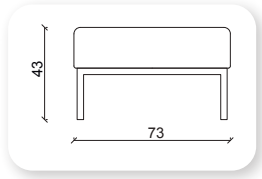

Bergere

Makam

Üçlü

Not: Verilen ölçülerde maksimum +5 cm, minimum -5 cm sapma payı bulunmaktadır.
Notes: There may be deviations of +5cm, -5cm in the dimensions.

lego

Lego, is a modular system of soft sofa elements that combine in short clusters or long, flowing lines as unique and expressive as a signature. While graphic in form and silhouette, the overall effect is almost architectural. In large spaces the linear form inscribes areas for waiting, resting and meeting. At office, it may be compact or commanding, depending on what is required.