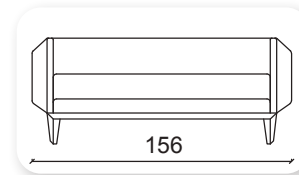

marjinal

Not: Verilen ölçülerde maksimum +5 cm, minimum -5 cm sapma payı bulunmaktadır.
Notes: There may be deviations of +5cm, -5cm in the dimensions.

yalin

This sofa collection is a proposal that goes beyond formality and clearly focuses on functionality. Yalin is more than an aesthetic concept, it offers functional complements, such as fixed or mobile auxiliary tables integrated into its frame. The initial concept, an essential sofa with a corporate character, has been enriched by a continuum of wood on the sides.

Not: Verilen ölçülerde maksimum +5 cm, minimum -5 cm sapma payı bulunmaktadır.
Notes: There may be deviations of +5cm, -5cm in the dimensions.

zipper

The design of the Zipper Sofa is different with its built-in zipper applied in the form of pockets on the front area of the armrests and on the sides of the armrests. It is ideal for both modern and classical interiors. It creates a unique decor suitable for any environment. This unique and sharp silhouette blends easily into an eclectic decor.

Not: Verilen ölçülerde maksimum +5 cm, minimum -5 cm sapma payı bulunmaktadır.
Notes: There may be deviations of +5cm, -5cm in the dimensions.

icon

The design of the Icon Sofa is different with its built-in icon applied in the form of pockets on the front area of the armrests and on the sides of the armrests. It is ideal for both modern and classical interiors. It creates a unique decor suitable for any environment. This unique and sharp silhouette blends easily into an eclectic decor.

Not: Verilen ölçülerde maksimum +5 cm, minimum -5 cm sapma payı bulunmaktadır.
Notes: There may be deviations of +5cm, -5cm in the dimensions.

| retro

Not: Verilen ölçülerde maksimum +5 cm, minimum -5 cm sapma payı bulunmaktadır.
Notes: There may be deviations of +5cm, -5cm in the dimensions.