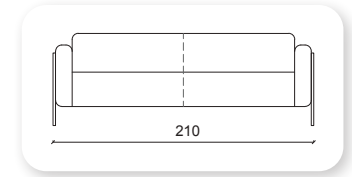

marjinal

Not: Verilen ölçülerde maksimum +5 cm, minimum -5 cm sapma payı bulunmaktadır.
Notes: There may be deviations of +5cm, -5cm in the dimensions.

yalin

This sofa collection is a proposal that goes beyond formality and clearly focuses on functionality. Yalin is more than an aesthetic concept, it offers functional complements, such as fixed or mobile auxiliary tables integrated into its frame. The initial concept, an essential sofa with a corporate character, has been enriched by a continuum of wood on the sides.

Not: Verilen ölçülerde maksimum +5 cm, minimum -5 cm sapma payı bulunmaktadır.
Notes: There may be deviations of +5cm, -5cm in the dimensions.

zipper

The design of the Zipper Sofa is different with its built-in zipper applied in the form of pockets on the front area of the armrests and on the sides of the armrests. It is ideal for both modern and classical interiors. It creates a unique decor suitable for any environment. This unique and sharp silhouette blends easily into an eclectic decor.