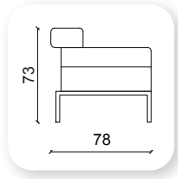

Bergere

Makam

Üçlü

Not: Verilen ölçülerde maksimum +5 cm, minimum -5 cm sapma payı bulunmaktadır.
Notes: There may be deviations of +5cm, -5cm in the dimensions.

lego

Lego, is a modular system of soft sofa elements that combine in short clusters or long, flowing lines as unique and expressive as a signature. While graphic in form and silhouette, the overall effect is almost architectural. In large spaces the linear form inscribes areas for waiting, resting and meeting. At office, it may be compact or commanding, depending on what is required.