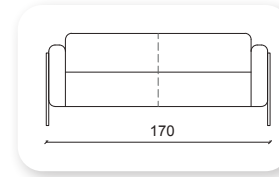

Not: Verilen ölçülerde maksimum +5 cm, minimum -5 cm sapma payı bulunmaktadır.
Notes: There may be deviations of +5cm, -5cm in the dimensions.

mahur

Not: Verilen ölçülerde maksimum +5 cm, minimum -5 cm sapma payı bulunmaktadır.
Notes: There may be deviations of +5cm, -5cm in the dimensions.

marjinal

Not: Verilen ölçülerde maksimum +5 cm, minimum -5 cm sapma payı bulunmaktadır.
Notes: There may be deviations of +5cm, -5cm in the dimensions.

yalin

This sofa collection is a proposal that goes beyond formality and clearly focuses on functionality. Yalin is more than an aesthetic concept, it offers functional complements, such as fixed or mobile auxiliary tables integrated into its frame. The initial concept, an essential sofa with a corporate character, has been enriched by a continuum of wood on the sides.

Not: Verilen ölçülerde maksimum +5 cm, minimum -5 cm sapma payı bulunmaktadır.
Notes: There may be deviations of +5cm, -5cm in the dimensions.

zipper

The design of the Zipper Sofa is different with its built-in zipper applied in the form of pockets on the front area of the armrests and on the sides of the armrests. It is ideal for both modern and classical interiors. It creates a unique decor suitable for any environment. This unique and sharp silhouette blends easily into an eclectic decor.