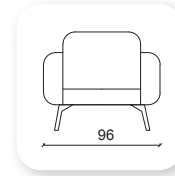

roll

Not: Verilen ölçülerde maksimum +5 cm, minimum -5 cm sapma payı bulunmaktadır.
Notes: There may be deviations of +5cm, -5cm in the dimensions.

parker

A truly timeless piece of sofas, the Parker sofa is the epitome of elegance and understated opulence. The minimal silhouette of this sumptuous sofa is further complemented with a soft pleated arm detail and plump seat cushions composed of high density foam with soft foam toppers for supreme support, durability and recovery with a tailored finish.