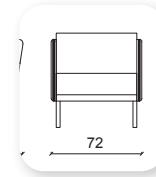

Not: Verilen ölçülerde maksimum +5 cm, minimum -5 cm sapma payı bulunmaktadır.
Notes: There may be deviations of +5cm, -5cm in the dimensions.

mahur

Not: Verilen ölçülerde maksimum +5 cm, minimum -5 cm sapma payı bulunmaktadır.
Notes: There may be deviations of +5cm, -5cm in the dimensions.

marjinal

Not: Verilen ölçülerde maksimum +5 cm, minimum -5 cm sapma payı bulunmaktadır.
Notes: There may be deviations of +5cm, -5cm in the dimensions.

yalin

This sofa collection is a proposal that goes beyond formality and clearly focuses on functionality. Yalin is more than an aesthetic concept, it offers functional complements, such as fixed or mobile auxiliary tables integrated into its frame. The initial concept, an essential sofa with a corporate character, has been enriched by a continuum of wood on the sides.

Not: Verilen ölçülerde maksimum +5 cm, minimum -5 cm sapma payı bulunmaktadır.
Notes: There may be deviations of +5cm, -5cm in the dimensions.

zipper

The design of the Zipper Sofa is different with its built-in zipper applied in the form of pockets on the front area of the armrests and on the sides of the armrests. It is ideal for both modern and classical interiors. It creates a unique decor suitable for any environment. This unique and sharp silhouette blends easily into an eclectic decor.