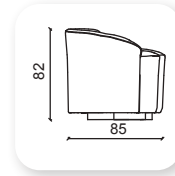

Not: Verilen ölçülerde maksimum +5 cm, minimum -5 cm sapma payı bulunmaktadır.
Notes: There may be deviations of +5cm, -5cm in the dimensions.