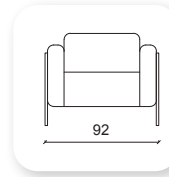

Not: Verilen ölçülerde maksimum +5 cm, minimum -5 cm sapma payı bulunmaktadır.
Notes: There may be deviations of +5cm, -5cm in the dimensions.

mahur

Not: Verilen ölçülerde maksimum +5 cm, minimum -5 cm sapma payı bulunmaktadır.
Notes: There may be deviations of +5cm, -5cm in the dimensions.

marjinal

Not: Verilen ölçülerde maksimum +5 cm, minimum -5 cm sapma payı bulunmaktadır.
Notes: There may be deviations of +5cm, -5cm in the dimensions.

yalin

This sofa collection is a proposal that goes beyond formality and clearly focuses on functionality. Yalin is more than an aesthetic concept, it offers functional complements, such as fixed or mobile auxiliary tables integrated into its frame. The initial concept, an essential sofa with a corporate character, has been enriched by a continuum of wood on the sides.

Not: Verilen ölçülerde maksimum +5 cm, minimum -5 cm sapma payı bulunmaktadır.
Notes: There may be deviations of +5cm, -5cm in the dimensions.

zipper

The design of the Zipper Sofa is different with its built-in zipper applied in the form of pockets on the front area of the armrests and on the sides of the armrests. It is ideal for both modern and classical interiors. It creates a unique decor suitable for any environment. This unique and sharp silhouette blends easily into an eclectic decor.