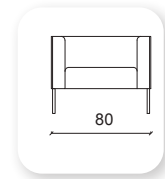

Not: Verilen ölçülerde maksimum +5 cm, minimum -5 cm sapma payı bulunmaktadır.
Notes: There may be deviations of +5cm, -5cm in the dimensions.