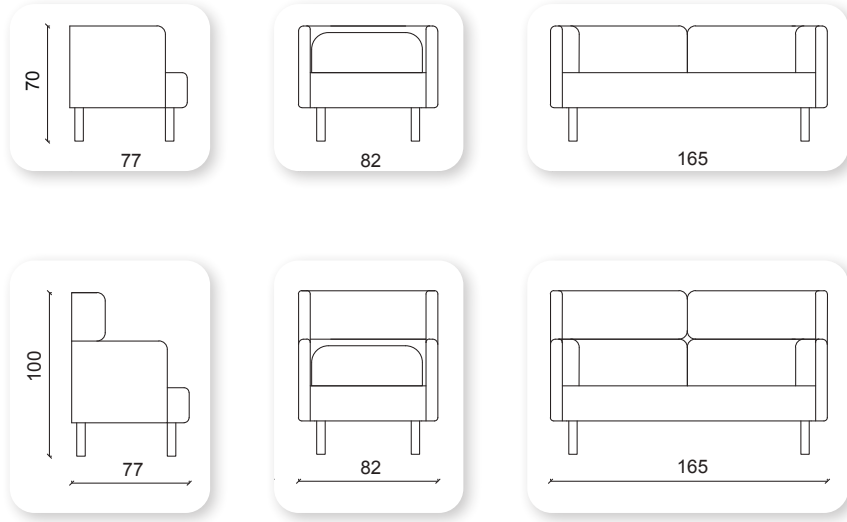

Not: Verilen ölçülerde maksimum +5 cm, minimum -5 cm sapma payı bulunmaktadır.
Notes: There may be deviations of +5cm, -5cm in the dimensions.