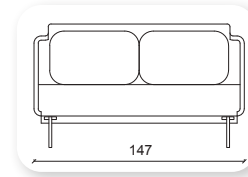

Not: Verilen ölçülerde maksimum +5 cm, minimum -5 cm sapma payı bulunmaktadır.
Notes: There may be deviations of +5cm, -5cm in the dimensions.

salt

Not: Verilen ölçülerde maksimum +5 cm, minimum -5 cm sapma payı bulunmaktadır.
Notes: There may be deviations of +5cm, -5cm in the dimensions.

1 step

Not: Verilen ölçülerde maksimum +5 cm, minimum -5 cm sapma payı bulunmaktadır.
Notes: There may be deviations of +5cm, -5cm in the dimensions.

damla

What makes a sofa great is everything that cannot be seen - suspension, composition of the foam and durability of the upholstery. Bümob Studio has given all of these components high priority when designing Damla. The high arm rests and deep seat make Damla ideal for relaxation. On one hand a sofa has to be a comfortable place to sit. On the other hand it needs good design, which is dependent on the proportions

Not: Verilen ölçülerde maksimum +5 cm, minimum -5 cm sapma payı bulunmaktadır.
Notes: There may be deviations of +5cm, -5cm in the dimensions.

mahur

Not: Verilen ölçülerde maksimum +5 cm, minimum -5 cm sapma payı bulunmaktadır.
Notes: There may be deviations of +5cm, -5cm in the dimensions.