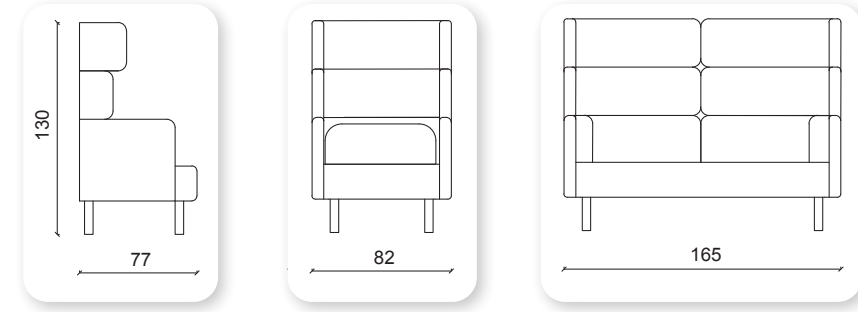

Not: Verilen ölçülerde maksimum +5 cm, minimum -5 cm sapma payı bulunmaktadır.
Notes: There may be deviations of +5cm, -5cm in the dimensions.