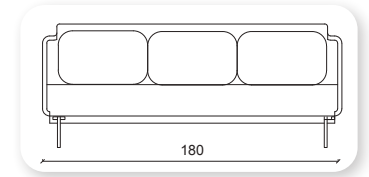

mahur

Not: Verilen ölçülerde maksimum +5 cm, minimum -5 cm sapma payı bulunmaktadır.
Notes: There may be deviations of +5cm, -5cm in the dimensions.