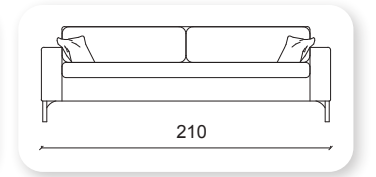

corvet

Not: Verilen ölçülerde maksimum +5 cm, minimum -5 cm sapma payı bulunmaktadır.
Notes: There may be deviations of +5cm, -5cm in the dimensions.

cool

The Cool sofa by Bümob invites you to sit back and relax. It is a Scandinavian-inspired elegant and sober piece of designer furniture. The ultra-soft sofa is decorated with thick cushions that are both soft and enveloping. They are stuffed with a mixture of feathers and high-density polyurethane foam, specially designed to hug every curve of your body and guarantee lasting, unparalleled seat comfort.