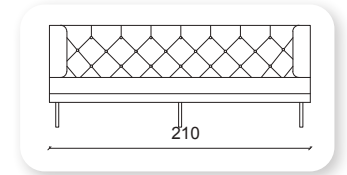

| point

Not: Verilen ölçülerde maksimum +5 cm, minimum -5 cm sapma payı bulunmaktadır.
Notes: There may be deviations of +5cm, -5cm in the dimensions.

president

A classic chesterfield that combines elegant style and superior comfort, President is the perfect addition to any office. President has gorgeous deep buttoning, crafted by hand. Available in a range of carefully selected leathers and fabric. President's seat cushion are made with a comfortable and durable 32 dns foam core, wrapped in fibre.