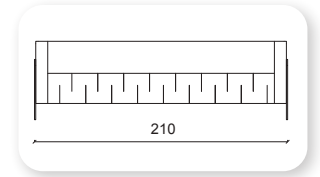

1 step

Not: Verilen ölçülerde maksimum +5 cm, minimum -5 cm sapma payı bulunmaktadır.
Notes: There may be deviations of +5cm, -5cm in the dimensions.

damla

What makes a sofa great is everything that cannot be seen - suspension, composition of the foam and durability of the upholstery. Bümob Studio has given all of these components high priority when designing Damla. The high arm rests and deep seat make Damla ideal for relaxation. On one hand a sofa has to be a comfortable place to sit. On the other hand it needs good design, which is dependent on the proportions