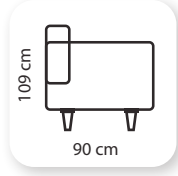

Bergere

Makam

Üçlü

Not: Verilen ölçülerde maksimum +5 cm, minimum -5 cm sapma payı bulunmaktadır.
Notes: There may be deviations of +5cm, -5cm in the dimensions.