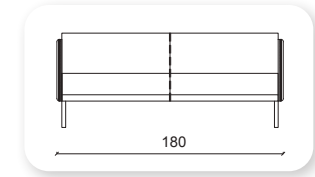

marjinal

Not: Verilen ölçülerde maksimum +5 cm, minimum -5 cm sapma payı bulunmaktadır.
Notes: There may be deviations of +5cm, -5cm in the dimensions.

yalin

This sofa collection is a proposal that goes beyond formality and clearly focuses on functionality. Yalin is more than an aesthetic concept, it offers functional complements, such as fixed or mobile auxiliary tables integrated into its frame. The initial concept, an essential sofa with a corporate character, has been enriched by a continuum of wood on the sides.

Not: Verilen ölçülerde maksimum +5 cm, minimum -5 cm sapma payı bulunmaktadır.
Notes: There may be deviations of +5cm, -5cm in the dimensions.

zipper

The design of the Zipper Sofa is different with its built-in zipper applied in the form of pockets on the front area of the armrests and on the sides of the armrests. It is ideal for both modern and classical interiors. It creates a unique decor suitable for any environment. This unique and sharp silhouette blends easily into an eclectic decor.