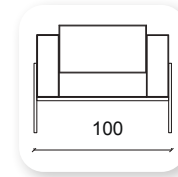

1 step

Not: Verilen ölçülerde maksimum +5 cm, minimum -5 cm sapma payı bulunmaktadır.
Notes: There may be deviations of +5cm, -5cm in the dimensions.