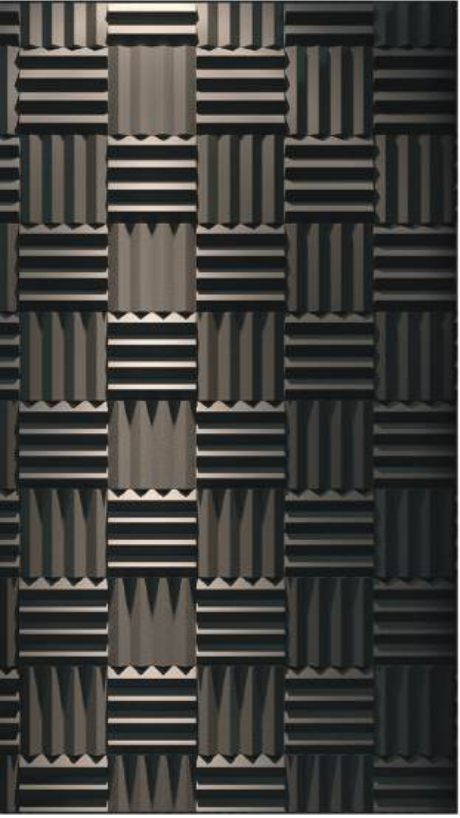

full

Not: Verilen ölçülerde maksimum +5 cm, minimum -5 cm sapma payı bulunmaktadır.
Notes: There may be deviations of +5cm, -5cm in the dimensions.