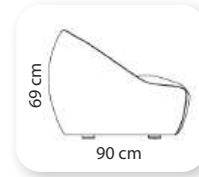

| sound

Not: Verilen ölçülerde maksimum +5 cm, minimum -5 cm sapma payı bulunmaktadır.
Notes: There may be deviations of +5cm, -5cm in the dimensions.