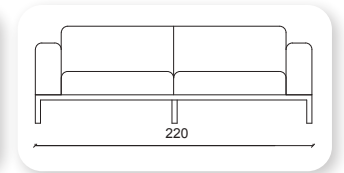

corvet

Not: Verilen ölçülerde maksimum +5 cm, minimum -5 cm sapma payı bulunmaktadır.
Notes: There may be deviations of +5cm, -5cm in the dimensions.

cool

The Cool sofa by Bümob invites you to sit back and relax. It is a Scandinavian-inspired elegant and sober piece of designer furniture. The ultra-soft sofa is decorated with thick cushions that are both soft and enveloping. They are stuffed with a mixture of feathers and high-density polyurethane foam, specially designed to hug every curve of your body and guarantee lasting, unparalleled seat comfort.

Cool Berger

Cool

Not: Verilen ölçülerde maksimum +5 cm, minimum -5 cm sapma payı bulunmaktadır.
Notes: There may be deviations of +5cm, -5cm in the dimensions.

abide

Not: Verilen ölçülerde maksimum +5 cm, minimum -5 cm sapma payı bulunmaktadır.
Notes: There may be deviations of +5cm, -5cm in the dimensions.