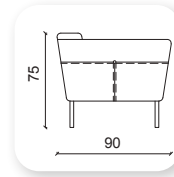

Not: Verilen ölçülerde maksimum +5 cm, minimum -5 cm sapma payı bulunmaktadır.
Notes: There may be deviations of +5cm, -5cm in the dimensions.

mahur

Not: Verilen ölçülerde maksimum +5 cm, minimum -5 cm sapma payı bulunmaktadır.
Notes: There may be deviations of +5cm, -5cm in the dimensions.

marjinal

Not: Verilen ölçülerde maksimum +5 cm, minimum -5 cm sapma payı bulunmaktadır.
Notes: There may be deviations of +5cm, -5cm in the dimensions.

yalin

This sofa collection is a proposal that goes beyond formality and clearly focuses on functionality. Yalin is more than an aesthetic concept, it offers functional complements, such as fixed or mobile auxiliary tables integrated into its frame. The initial concept, an essential sofa with a corporate character, has been enriched by a continuum of wood on the sides.

Not: Verilen ölçülerde maksimum +5 cm, minimum -5 cm sapma payı bulunmaktadır.
Notes: There may be deviations of +5cm, -5cm in the dimensions.

zipper

The design of the Zipper Sofa is different with its built-in zipper applied in the form of pockets on the front area of the armrests and on the sides of the armrests. It is ideal for both modern and classical interiors. It creates a unique decor suitable for any environment. This unique and sharp silhouette blends easily into an eclectic decor.