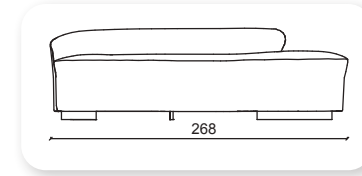

Not: Verilen ölçülerde maksimum +5 cm, minimum -5 cm sapma payı bulunmaktadır.
Notes: There may be deviations of +5cm, -5cm in the dimensions.