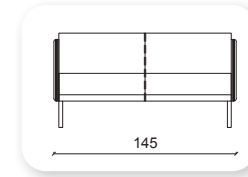

Not: Verilen ölçülerde maksimum +5 cm, minimum -5 cm sapma payı bulunmaktadır.
Notes: There may be deviations of +5cm, -5cm in the dimensions.

mahur

Not: Verilen ölçülerde maksimum +5 cm, minimum -5 cm sapma payı bulunmaktadır.
Notes: There may be deviations of +5cm, -5cm in the dimensions.

marjinal

Not: Verilen ölçülerde maksimum +5 cm, minimum -5 cm sapma payı bulunmaktadır.
Notes: There may be deviations of +5cm, -5cm in the dimensions.

yalin

This sofa collection is a proposal that goes beyond formality and clearly focuses on functionality. Yalin is more than an aesthetic concept, it offers functional complements, such as fixed or mobile auxiliary tables integrated into its frame. The initial concept, an essential sofa with a corporate character, has been enriched by a continuum of wood on the sides.

Not: Verilen ölçülerde maksimum +5 cm, minimum -5 cm sapma payı bulunmaktadır.
Notes: There may be deviations of +5cm, -5cm in the dimensions.

zipper

The design of the Zipper Sofa is different with its built-in zipper applied in the form of pockets on the front area of the armrests and on the sides of the armrests. It is ideal for both modern and classical interiors. It creates a unique decor suitable for any environment. This unique and sharp silhouette blends easily into an eclectic decor.