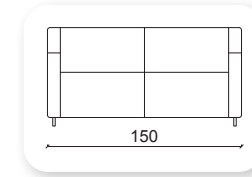

marjinal

Not: Verilen ölçülerde maksimum +5 cm, minimum -5 cm sapma payı bulunmaktadır.
Notes: There may be deviations of +5cm, -5cm in the dimensions.