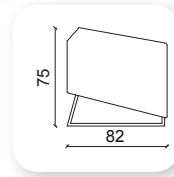

marjinal

Not: Verilen ölçülerde maksimum +5 cm, minimum -5 cm sapma payı bulunmaktadır.
Notes: There may be deviations of +5cm, -5cm in the dimensions.