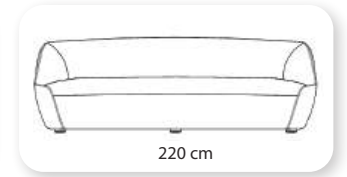

| sound

Not: Verilen ölçülerde maksimum +5 cm, minimum -5 cm sapma payı bulunmaktadır.
Notes: There may be deviations of +5cm, -5cm in the dimensions.