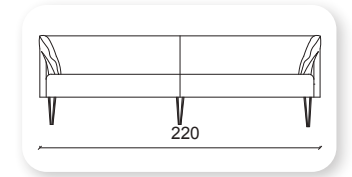

mono

Not: Verilen ölçülerde maksimum +5 cm, minimum -5 cm sapma payı bulunmaktadır.
Notes: There may be deviations of +5cm, -5cm in the dimensions.