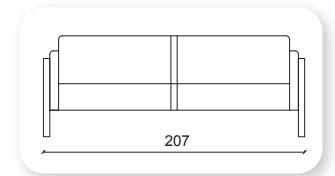

Not: Verilen ölçülerde maksimum +5 cm, minimum -5 cm sapma payı bulunmaktadır.
Notes: There may be deviations of +5cm, -5cm in the dimensions.

namor metal

Namor is a collection of sofas and a bench that combines generous, geometric volumes with slender, cast metal legs. With its compact size and comfortable cushions, Namor fits effortlessly in the home or common area.