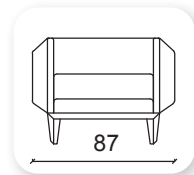

marjinal

Not: Verilen ölçülerde maksimum +5 cm, minimum -5 cm sapma payı bulunmaktadır.
Notes: There may be deviations of +5cm, -5cm in the dimensions.

yalin

This sofa collection is a proposal that goes beyond formality and clearly focuses on functionality. Yalin is more than an aesthetic concept, it offers functional complements, such as fixed or mobile auxiliary tables integrated into its frame. The initial concept, an essential sofa with a corporate character, has been enriched by a continuum of wood on the sides.

Not: Verilen ölçülerde maksimum +5 cm, minimum -5 cm sapma payı bulunmaktadır.
Notes: There may be deviations of +5cm, -5cm in the dimensions.

zipper

The design of the Zipper Sofa is different with its built-in zipper applied in the form of pockets on the front area of the armrests and on the sides of the armrests. It is ideal for both modern and classical interiors. It creates a unique decor suitable for any environment. This unique and sharp silhouette blends easily into an eclectic decor.

Not: Verilen ölçülerde maksimum +5 cm, minimum -5 cm sapma payı bulunmaktadır.
Notes: There may be deviations of +5cm, -5cm in the dimensions.

icon

The design of the Icon Sofa is different with its built-in icon applied in the form of pockets on the front area of the armrests and on the sides of the armrests. It is ideal for both modern and classical interiors. It creates a unique decor suitable for any environment. This unique and sharp silhouette blends easily into an eclectic decor.

Not: Verilen ölçülerde maksimum +5 cm, minimum -5 cm sapma payı bulunmaktadır.
Notes: There may be deviations of +5cm, -5cm in the dimensions.

| retro

Not: Verilen ölçülerde maksimum +5 cm, minimum -5 cm sapma payı bulunmaktadır.
Notes: There may be deviations of +5cm, -5cm in the dimensions.