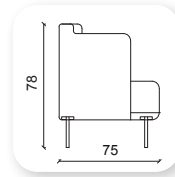

Not: Verilen ölçülerde maksimum +5 cm, minimum -5 cm sapma payı bulunmaktadır.
Notes: There may be deviations of +5cm, -5cm in the dimensions.

salt

Not: Verilen ölçülerde maksimum +5 cm, minimum -5 cm sapma payı bulunmaktadır.
Notes: There may be deviations of +5cm, -5cm in the dimensions.

1 step

Not: Verilen ölçülerde maksimum +5 cm, minimum -5 cm sapma payı bulunmaktadır.
Notes: There may be deviations of +5cm, -5cm in the dimensions.

damla

What makes a sofa great is everything that cannot be seen - suspension, composition of the foam and durability of the upholstery. Bümob Studio has given all of these components high priority when designing Damla. The high arm rests and deep seat make Damla ideal for relaxation. On one hand a sofa has to be a comfortable place to sit. On the other hand it needs good design, which is dependent on the proportions

Not: Verilen ölçülerde maksimum +5 cm, minimum -5 cm sapma payı bulunmaktadır.
Notes: There may be deviations of +5cm, -5cm in the dimensions.

mahur

Not: Verilen ölçülerde maksimum +5 cm, minimum -5 cm sapma payı bulunmaktadır.
Notes: There may be deviations of +5cm, -5cm in the dimensions.