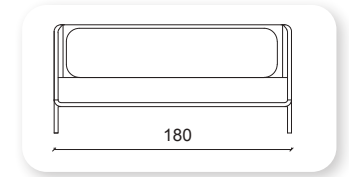

roll

Not: Verilen ölçülerde maksimum +5 cm, minimum -5 cm sapma payı bulunmaktadır.
Notes: There may be deviations of +5cm, -5cm in the dimensions.

parker

A truly timeless piece of sofas, the Parker sofa is the epitome of elegance and understated opulence. The minimal silhouette of this sumptuous sofa is further complemented with a soft pleated arm detail and plump seat cushions composed of high density foam with soft foam toppers for supreme support, durability and recovery with a tailored finish.

Not: Verilen ölçülerde maksimum +5 cm, minimum -5 cm sapma payı bulunmaktadır.
Notes: There may be deviations of +5cm, -5cm in the dimensions.

salt

Not: Verilen ölçülerde maksimum +5 cm, minimum -5 cm sapma payı bulunmaktadır.
Notes: There may be deviations of +5cm, -5cm in the dimensions.