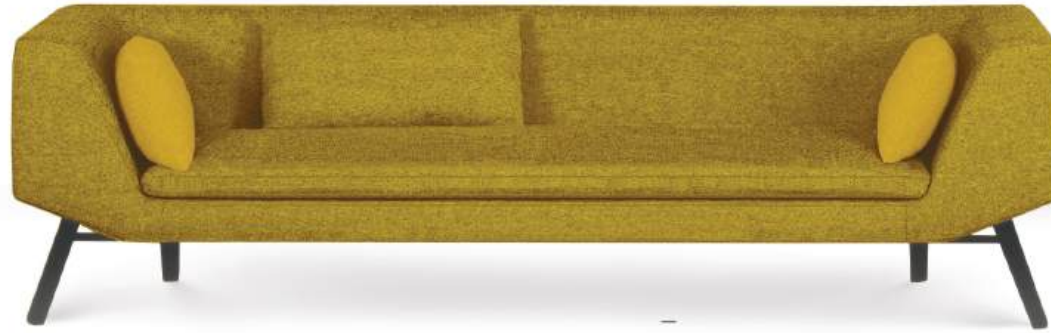

rast

Not: Verilen ölçülerde maksimum +5 cm, minimum -5 cm sapma payı bulunmaktadır.
Notes: There may be deviations of +5cm, -5cm in the dimensions.