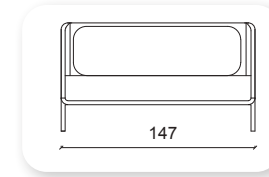

| sound

Not: Verilen ölçülerde maksimum +5 cm, minimum -5 cm sapma payı bulunmaktadır.
Notes: There may be deviations of +5cm, -5cm in the dimensions.

çizgi

Not: Verilen ölçülerde maksimum +5 cm, minimum -5 cm sapma payı bulunmaktadır.
Notes: There may be deviations of +5cm, -5cm in the dimensions.

roll

Not: Verilen ölçülerde maksimum +5 cm, minimum -5 cm sapma payı bulunmaktadır.
Notes: There may be deviations of +5cm, -5cm in the dimensions.

parker

A truly timeless piece of sofas, the Parker sofa is the epitome of elegance and understated opulence. The minimal silhouette of this sumptuous sofa is further complemented with a soft pleated arm detail and plump seat cushions composed of high density foam with soft foam toppers for supreme support, durability and recovery with a tailored finish.

Not: Verilen ölçülerde maksimum +5 cm, minimum -5 cm sapma payı bulunmaktadır.
Notes: There may be deviations of +5cm, -5cm in the dimensions.

salt

Not: Verilen ölçülerde maksimum +5 cm, minimum -5 cm sapma payı bulunmaktadır.
Notes: There may be deviations of +5cm, -5cm in the dimensions.