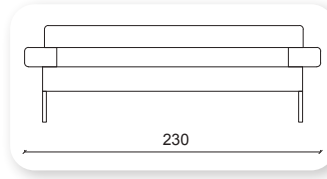

Bergere

Makam

Üçlü

Not: Verilen ölçülerde maksimum +5 cm, minimum -5 cm sapma payı bulunmaktadır.
Notes: There may be deviations of +5cm, -5cm in the dimensions.

lego

Lego, is a modular system of soft sofa elements that combine in short clusters or long, flowing lines as unique and expressive as a signature. While graphic in form and silhouette, the overall effect is almost architectural. In large spaces the linear form inscribes areas for waiting, resting and meeting. At office, it may be compact or commanding, depending on what is required.