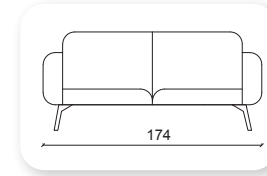

Not: Verilen ölçülerde maksimum +5 cm, minimum -5 cm sapma payı bulunmaktadır.
Notes: There may be deviations of +5cm, -5cm in the dimensions.

namor metal

Namor is a collection of sofas and a bench that combines generous, geometric volumes with slender, cast metal legs. With its compact size and comfortable cushions, Namor fits effortlessly in the home or common area.

roll

Not: Verilen ölçülerde maksimum +5 cm, minimum -5 cm sapma payı bulunmaktadır.
Notes: There may be deviations of +5cm, -5cm in the dimensions.

parker

A truly timeless piece of sofas, the Parker sofa is the epitome of elegance and understated opulence. The minimal silhouette of this sumptuous sofa is further complemented with a soft pleated arm detail and plump seat cushions composed of high density foam with soft foam toppers for supreme support, durability and recovery with a tailored finish.