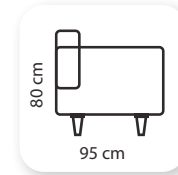

Üçlü

Not: Verilen ölçülerde maksimum +5 cm, minimum -5 cm sapma payı bulunmaktadır.
Notes: There may be deviations of +5cm, -5cm in the dimensions.