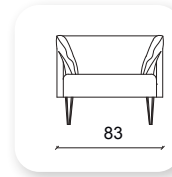

Not: Verilen ölçülerde maksimum +5 cm, minimum -5 cm sapma payı bulunmaktadır.
Notes: There may be deviations of +5cm, -5cm in the dimensions.

namor metal

Namor is a collection of sofas and a bench that combines generous, geometric volumes with slender, cast metal legs. With its compact size and comfortable cushions, Namor fits effortlessly in the home or common area.

Not: Verilen ölçülerde maksimum +5 cm, minimum -5 cm sapma payı bulunmaktadır.
Notes: There may be deviations of +5cm, -5cm in the dimensions.

mono

Not: Verilen ölçülerde maksimum +5 cm, minimum -5 cm sapma payı bulunmaktadır.
Notes: There may be deviations of +5cm, -5cm in the dimensions.