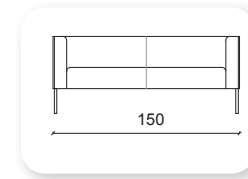

Not: Verilen ölçülerde maksimum +5 cm, minimum -5 cm sapma payı bulunmaktadır.
Notes: There may be deviations of +5cm, -5cm in the dimensions.