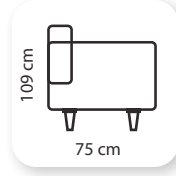

Bergere

Makam

Üçlü

Not: Verilen ölçülerde maksimum +5 cm, minimum -5 cm sapma payı bulunmaktadır.
Notes: There may be deviations of +5cm, -5cm in the dimensions.