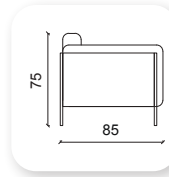

Not: Verilen ölçülerde maksimum +5 cm, minimum -5 cm sapma payı bulunmaktadır.
Notes: There may be deviations of +5cm, -5cm in the dimensions.

mahur

Not: Verilen ölçülerde maksimum +5 cm, minimum -5 cm sapma payı bulunmaktadır.
Notes: There may be deviations of +5cm, -5cm in the dimensions.

marjinal

Not: Verilen ölçülerde maksimum +5 cm, minimum -5 cm sapma payı bulunmaktadır.
Notes: There may be deviations of +5cm, -5cm in the dimensions.

yalin

This sofa collection is a proposal that goes beyond formality and clearly focuses on functionality. Yalin is more than an aesthetic concept, it offers functional complements, such as fixed or mobile auxiliary tables integrated into its frame. The initial concept, an essential sofa with a corporate character, has been enriched by a continuum of wood on the sides.

Not: Verilen ölçülerde maksimum +5 cm, minimum -5 cm sapma payı bulunmaktadır.
Notes: There may be deviations of +5cm, -5cm in the dimensions.

zipper

The design of the Zipper Sofa is different with its built-in zipper applied in the form of pockets on the front area of the armrests and on the sides of the armrests. It is ideal for both modern and classical interiors. It creates a unique decor suitable for any environment. This unique and sharp silhouette blends easily into an eclectic decor.