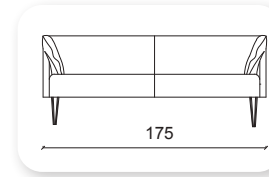

Not: Verilen ölçülerde maksimum +5 cm, minimum -5 cm sapma payı bulunmaktadır.
Notes: There may be deviations of +5cm, -5cm in the dimensions.

namor metal

Namor is a collection of sofas and a bench that combines generous, geometric volumes with slender, cast metal legs. With its compact size and comfortable cushions, Namor fits effortlessly in the home or common area.

Not: Verilen ölçülerde maksimum +5 cm, minimum -5 cm sapma payı bulunmaktadır.
Notes: There may be deviations of +5cm, -5cm in the dimensions.

mono

Not: Verilen ölçülerde maksimum +5 cm, minimum -5 cm sapma payı bulunmaktadır.
Notes: There may be deviations of +5cm, -5cm in the dimensions.