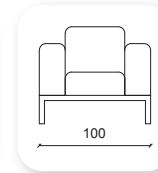

corvet

Not: Verilen ölçülerde maksimum +5 cm, minimum -5 cm sapma payı bulunmaktadır.
Notes: There may be deviations of +5cm, -5cm in the dimensions.

cool

The Cool sofa by Bümob invites you to sit back and relax. It is a Scandinavian-inspired elegant and sober piece of designer furniture. The ultra-soft sofa is decorated with thick cushions that are both soft and enveloping. They are stuffed with a mixture of feathers and high-density polyurethane foam, specially designed to hug every curve of your body and guarantee lasting, unparalleled seat comfort.

Cool Berger

Cool

Not: Verilen ölçülerde maksimum +5 cm, minimum -5 cm sapma payı bulunmaktadır.
Notes: There may be deviations of +5cm, -5cm in the dimensions.

abide

Not: Verilen ölçülerde maksimum +5 cm, minimum -5 cm sapma payı bulunmaktadır.
Notes: There may be deviations of +5cm, -5cm in the dimensions.