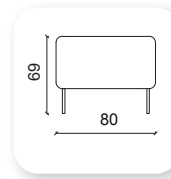

Not: Verilen ölçülerde maksimum +5 cm, minimum -5 cm sapma payı bulunmaktadır.
Notes: There may be deviations of +5cm, -5cm in the dimensions.

mahur

Not: Verilen ölçülerde maksimum +5 cm, minimum -5 cm sapma payı bulunmaktadır.
Notes: There may be deviations of +5cm, -5cm in the dimensions.

marjinal

Not: Verilen ölçülerde maksimum +5 cm, minimum -5 cm sapma payı bulunmaktadır.
Notes: There may be deviations of +5cm, -5cm in the dimensions.

yalin

This sofa collection is a proposal that goes beyond formality and clearly focuses on functionality. Yalin is more than an aesthetic concept, it offers functional complements, such as fixed or mobile auxiliary tables integrated into its frame. The initial concept, an essential sofa with a corporate character, has been enriched by a continuum of wood on the sides.

Not: Verilen ölçülerde maksimum +5 cm, minimum -5 cm sapma payı bulunmaktadır.
Notes: There may be deviations of +5cm, -5cm in the dimensions.

zipper

The design of the Zipper Sofa is different with its built-in zipper applied in the form of pockets on the front area of the armrests and on the sides of the armrests. It is ideal for both modern and classical interiors. It creates a unique decor suitable for any environment. This unique and sharp silhouette blends easily into an eclectic decor.

Not: Verilen ölçülerde maksimum +5 cm, minimum -5 cm sapma payı bulunmaktadır.
Notes: There may be deviations of +5cm, -5cm in the dimensions.

| retro

Not: Verilen ölçülerde maksimum +5 cm, minimum -5 cm sapma payı bulunmaktadır.
Notes: There may be deviations of +5cm, -5cm in the dimensions.