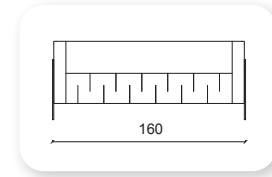

1 step

Not: Verilen ölçülerde maksimum +5 cm, minimum -5 cm sapma payı bulunmaktadır.
Notes: There may be deviations of +5cm, -5cm in the dimensions.

damla

What makes a sofa great is everything that cannot be seen - suspension, composition of the foam and durability of the upholstery. Bümob Studio has given all of these components high priority when designing Damla. The high arm rests and deep seat make Damla ideal for relaxation. On one hand a sofa has to be a comfortable place to sit. On the other hand it needs good design, which is dependent on the proportions