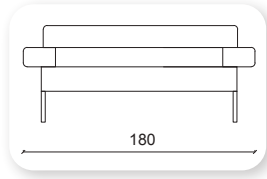

Bergere

Makam

Üçlü

Not: Verilen ölçülerde maksimum +5 cm, minimum -5 cm sapma payı bulunmaktadır.
Notes: There may be deviations of +5cm, -5cm in the dimensions.

lego

Lego, is a modular system of soft sofa elements that combine in short clusters or long, flowing lines as unique and expressive as a signature. While graphic in form and silhouette, the overall effect is almost architectural. In large spaces the linear form inscribes areas for waiting, resting and meeting. At office, it may be compact or commanding, depending on what is required.