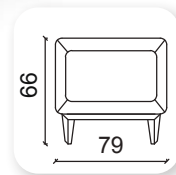

marjinal

Not: Verilen ölçülerde maksimum +5 cm, minimum -5 cm sapma payı bulunmaktadır.
Notes: There may be deviations of +5cm, -5cm in the dimensions.

yalin

This sofa collection is a proposal that goes beyond formality and clearly focuses on functionality. Yalin is more than an aesthetic concept, it offers functional complements, such as fixed or mobile auxiliary tables integrated into its frame. The initial concept, an essential sofa with a corporate character, has been enriched by a continuum of wood on the sides.

Not: Verilen ölçülerde maksimum +5 cm, minimum -5 cm sapma payı bulunmaktadır.
Notes: There may be deviations of +5cm, -5cm in the dimensions.

zipper

The design of the Zipper Sofa is different with its built-in zipper applied in the form of pockets on the front area of the armrests and on the sides of the armrests. It is ideal for both modern and classical interiors. It creates a unique decor suitable for any environment. This unique and sharp silhouette blends easily into an eclectic decor.

Not: Verilen ölçülerde maksimum +5 cm, minimum -5 cm sapma payı bulunmaktadır.
Notes: There may be deviations of +5cm, -5cm in the dimensions.

icon

The design of the Icon Sofa is different with its built-in icon applied in the form of pockets on the front area of the armrests and on the sides of the armrests. It is ideal for both modern and classical interiors. It creates a unique decor suitable for any environment. This unique and sharp silhouette blends easily into an eclectic decor.

Not: Verilen ölçülerde maksimum +5 cm, minimum -5 cm sapma payı bulunmaktadır.
Notes: There may be deviations of +5cm, -5cm in the dimensions.

| retro

Not: Verilen ölçülerde maksimum +5 cm, minimum -5 cm sapma payı bulunmaktadır.
Notes: There may be deviations of +5cm, -5cm in the dimensions.