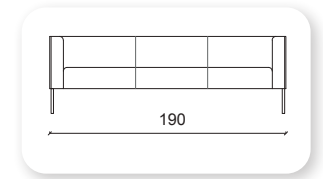

Not: Verilen ölçülerde maksimum +5 cm, minimum -5 cm sapma payı bulunmaktadır.
Notes: There may be deviations of +5cm, -5cm in the dimensions.