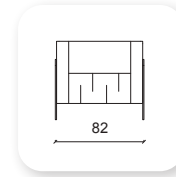

Not: Verilen ölçülerde maksimum +5 cm, minimum -5 cm sapma payı bulunmaktadır.
Notes: There may be deviations of +5cm, -5cm in the dimensions.

salt

Not: Verilen ölçülerde maksimum +5 cm, minimum -5 cm sapma payı bulunmaktadır.
Notes: There may be deviations of +5cm, -5cm in the dimensions.

1 step

Not: Verilen ölçülerde maksimum +5 cm, minimum -5 cm sapma payı bulunmaktadır.
Notes: There may be deviations of +5cm, -5cm in the dimensions.

damla

What makes a sofa great is everything that cannot be seen - suspension, composition of the foam and durability of the upholstery. Bümob Studio has given all of these components high priority when designing Damla. The high arm rests and deep seat make Damla ideal for relaxation. On one hand a sofa has to be a comfortable place to sit. On the other hand it needs good design, which is dependent on the proportions

Not: Verilen ölçülerde maksimum +5 cm, minimum -5 cm sapma payı bulunmaktadır.
Notes: There may be deviations of +5cm, -5cm in the dimensions.

mahur

Not: Verilen ölçülerde maksimum +5 cm, minimum -5 cm sapma payı bulunmaktadır.
Notes: There may be deviations of +5cm, -5cm in the dimensions.