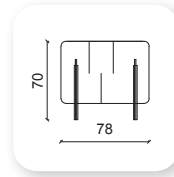

Not: Verilen ölçülerde maksimum +5 cm, minimum -5 cm sapma payı bulunmaktadır.
Notes: There may be deviations of +5cm, -5cm in the dimensions.

salt

Not: Verilen ölçülerde maksimum +5 cm, minimum -5 cm sapma payı bulunmaktadır.
Notes: There may be deviations of +5cm, -5cm in the dimensions.

1 step

Not: Verilen ölçülerde maksimum +5 cm, minimum -5 cm sapma payı bulunmaktadır.
Notes: There may be deviations of +5cm, -5cm in the dimensions.

damla

What makes a sofa great is everything that cannot be seen - suspension, composition of the foam and durability of the upholstery. Bümob Studio has given all of these components high priority when designing Damla. The high arm rests and deep seat make Damla ideal for relaxation. On one hand a sofa has to be a comfortable place to sit. On the other hand it needs good design, which is dependent on the proportions

Not: Verilen ölçülerde maksimum +5 cm, minimum -5 cm sapma payı bulunmaktadır.
Notes: There may be deviations of +5cm, -5cm in the dimensions.

mahur

Not: Verilen ölçülerde maksimum +5 cm, minimum -5 cm sapma payı bulunmaktadır.
Notes: There may be deviations of +5cm, -5cm in the dimensions.