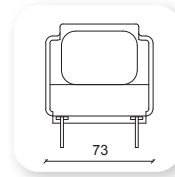

Not: Verilen ölçülerde maksimum +5 cm, minimum -5 cm sapma payı bulunmaktadır.
Notes: There may be deviations of +5cm, -5cm in the dimensions.

salt

Not: Verilen ölçülerde maksimum +5 cm, minimum -5 cm sapma payı bulunmaktadır.
Notes: There may be deviations of +5cm, -5cm in the dimensions.

1 step

Not: Verilen ölçülerde maksimum +5 cm, minimum -5 cm sapma payı bulunmaktadır.
Notes: There may be deviations of +5cm, -5cm in the dimensions.

damla

What makes a sofa great is everything that cannot be seen - suspension, composition of the foam and durability of the upholstery. Bümob Studio has given all of these components high priority when designing Damla. The high arm rests and deep seat make Damla ideal for relaxation. On one hand a sofa has to be a comfortable place to sit. On the other hand it needs good design, which is dependent on the proportions

Not: Verilen ölçülerde maksimum +5 cm, minimum -5 cm sapma payı bulunmaktadır.
Notes: There may be deviations of +5cm, -5cm in the dimensions.

mahur

Not: Verilen ölçülerde maksimum +5 cm, minimum -5 cm sapma payı bulunmaktadır.
Notes: There may be deviations of +5cm, -5cm in the dimensions.

marjinal

Not: Verilen ölçülerde maksimum +5 cm, minimum -5 cm sapma payı bulunmaktadır.
Notes: There may be deviations of +5cm, -5cm in the dimensions.

yalin

This sofa collection is a proposal that goes beyond formality and clearly focuses on functionality. Yalin is more than an aesthetic concept, it offers functional complements, such as fixed or mobile auxiliary tables integrated into its frame. The initial concept, an essential sofa with a corporate character, has been enriched by a continuum of wood on the sides.