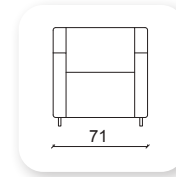

marjinal

Not: Verilen ölçülerde maksimum +5 cm, minimum -5 cm sapma payı bulunmaktadır.
Notes: There may be deviations of +5cm, -5cm in the dimensions.