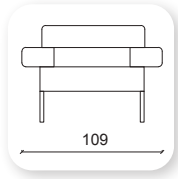

Bergere

Makam

Üçlü

Not: Verilen ölçülerde maksimum +5 cm, minimum -5 cm sapma payı bulunmaktadır.
Notes: There may be deviations of +5cm, -5cm in the dimensions.

lego

Lego, is a modular system of soft sofa elements that combine in short clusters or long, flowing lines as unique and expressive as a signature. While graphic in form and silhouette, the overall effect is almost architectural. In large spaces the linear form inscribes areas for waiting, resting and meeting. At office, it may be compact or commanding, depending on what is required.