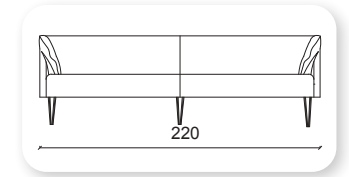

çizgi

Not: Verilen ölçülerde maksimum +5 cm, minimum -5 cm sapma payı bulunmaktadır.
Notes: There may be deviations of +5cm, -5cm in the dimensions.