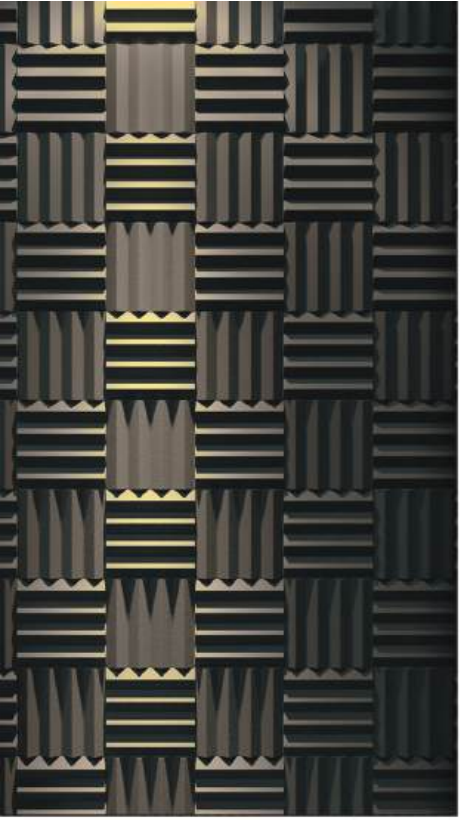

art chester

Not: Verilen ölçülerde maksimum +5 cm, minimum -5 cm sapma payı bulunmaktadır.
Notes: There may be deviations of +5cm, -5cm in the dimensions.