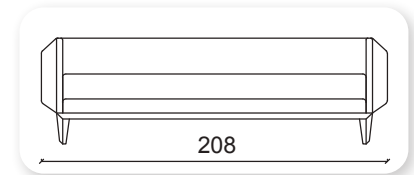

Not: Verilen ölçülerde maksimum +5 cm, minimum -5 cm sapma payı bulunmaktadır.
Notes: There may be deviations of +5cm, -5cm in the dimensions.