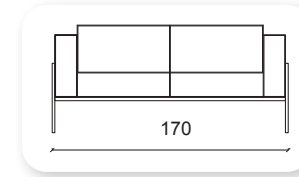

1 step

Not: Verilen ölçülerde maksimum +5 cm, minimum -5 cm sapma payı bulunmaktadır.
Notes: There may be deviations of +5cm, -5cm in the dimensions.