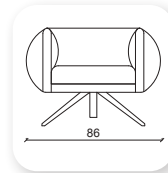

Not: Verilen ölçülerde maksimum +5 cm, minimum -5 cm sapma payı bulunmaktadır.
Notes: There may be deviations of +5cm, -5cm in the dimensions.

arakan

Not: Verilen ölçülerde maksimum +5 cm, minimum -5 cm sapma payı bulunmaktadır.
Notes: There may be deviations of +5cm, -5cm in the dimensions.

corvet

Not: Verilen ölçülerde maksimum +5 cm, minimum -5 cm sapma payı bulunmaktadır.
Notes: There may be deviations of +5cm, -5cm in the dimensions.

cool

The Cool sofa by Bümob invites you to sit back and relax. It is a Scandinavian-inspired elegant and sober piece of designer furniture. The ultra-soft sofa is decorated with thick cushions that are both soft and enveloping. They are stuffed with a mixture of feathers and high-density polyurethane foam, specially designed to hug every curve of your body and guarantee lasting, unparalleled seat comfort.

Cool Berger

Cool

Not: Verilen ölçülerde maksimum +5 cm, minimum -5 cm sapma payı bulunmaktadır.
Notes: There may be deviations of +5cm, -5cm in the dimensions.

abide

Not: Verilen ölçülerde maksimum +5 cm, minimum -5 cm sapma payı bulunmaktadır.
Notes: There may be deviations of +5cm, -5cm in the dimensions.