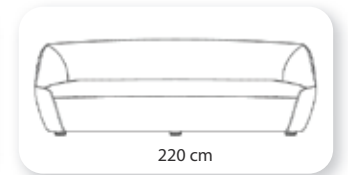

| sound

Not: Verilen ölçülerde maksimum +5 cm, minimum -5 cm sapma payı bulunmaktadır.
Notes: There may be deviations of +5cm, -5cm in the dimensions.