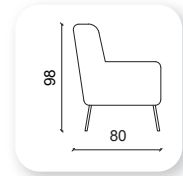

| rahat

Not: Verilen ölçülerde maksimum +5 cm, minimum -5 cm sapma payı bulunmaktadır.
Notes: There may be deviations of +5cm, -5cm in the dimensions.