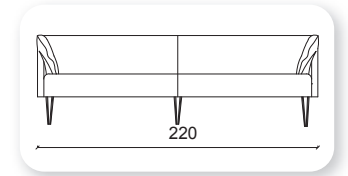

| mono

Not: Verilen ölçülerde maksimum +5 cm, minimum -5 cm sapma payı bulunmaktadır.
Notes: There may be deviations of +5cm, -5cm in the dimensions.