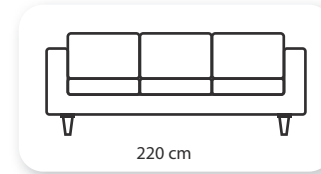

Üçlü

Not: Verilen ölçülerde maksimum +5 cm, minimum -5 cm sapma payı bulunmaktadır.
Notes: There may be deviations of +5cm, -5cm in the dimensions.