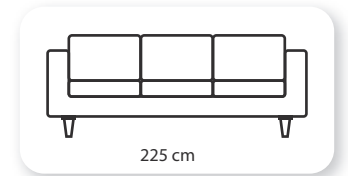

art chester

Not: Verilen ölçülerde maksimum +5 cm, minimum -5 cm sapma payı bulunmaktadır.
Notes: There may be deviations of +5cm, -5cm in the dimensions.