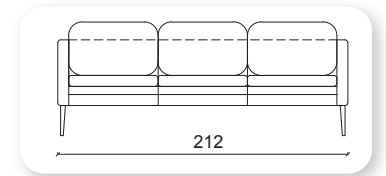

balance

Not: Verilen ölçülerde maksimum +5 cm, minimum -5 cm sapma payı bulunmaktadır.
Notes: There may be deviations of +5cm, -5cm in the dimensions.