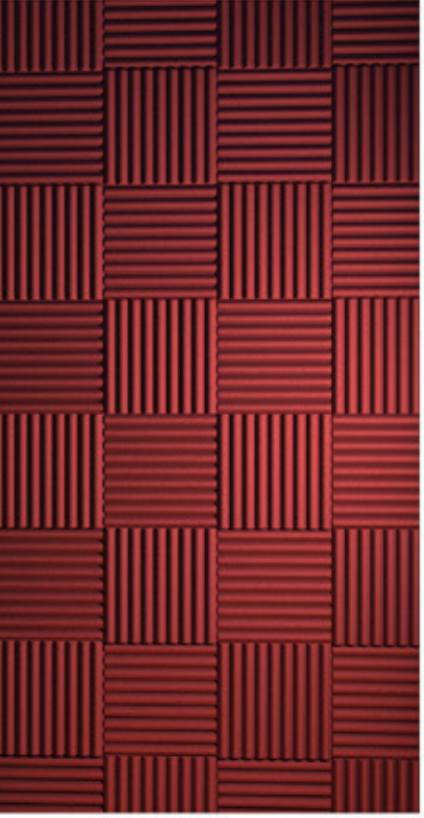

chesterfileld

Not: Verilen ölçülerde maksimum +5 cm, minimum -5 cm sapma payı bulunmaktadır.
Notes: There may be deviations of +5cm, -5cm in the dimensions.