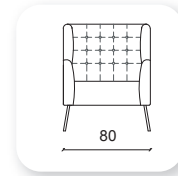

| rahat

Not: Verilen ölçülerde maksimum +5 cm, minimum -5 cm sapma payı bulunmaktadır.
Notes: There may be deviations of +5cm, -5cm in the dimensions.